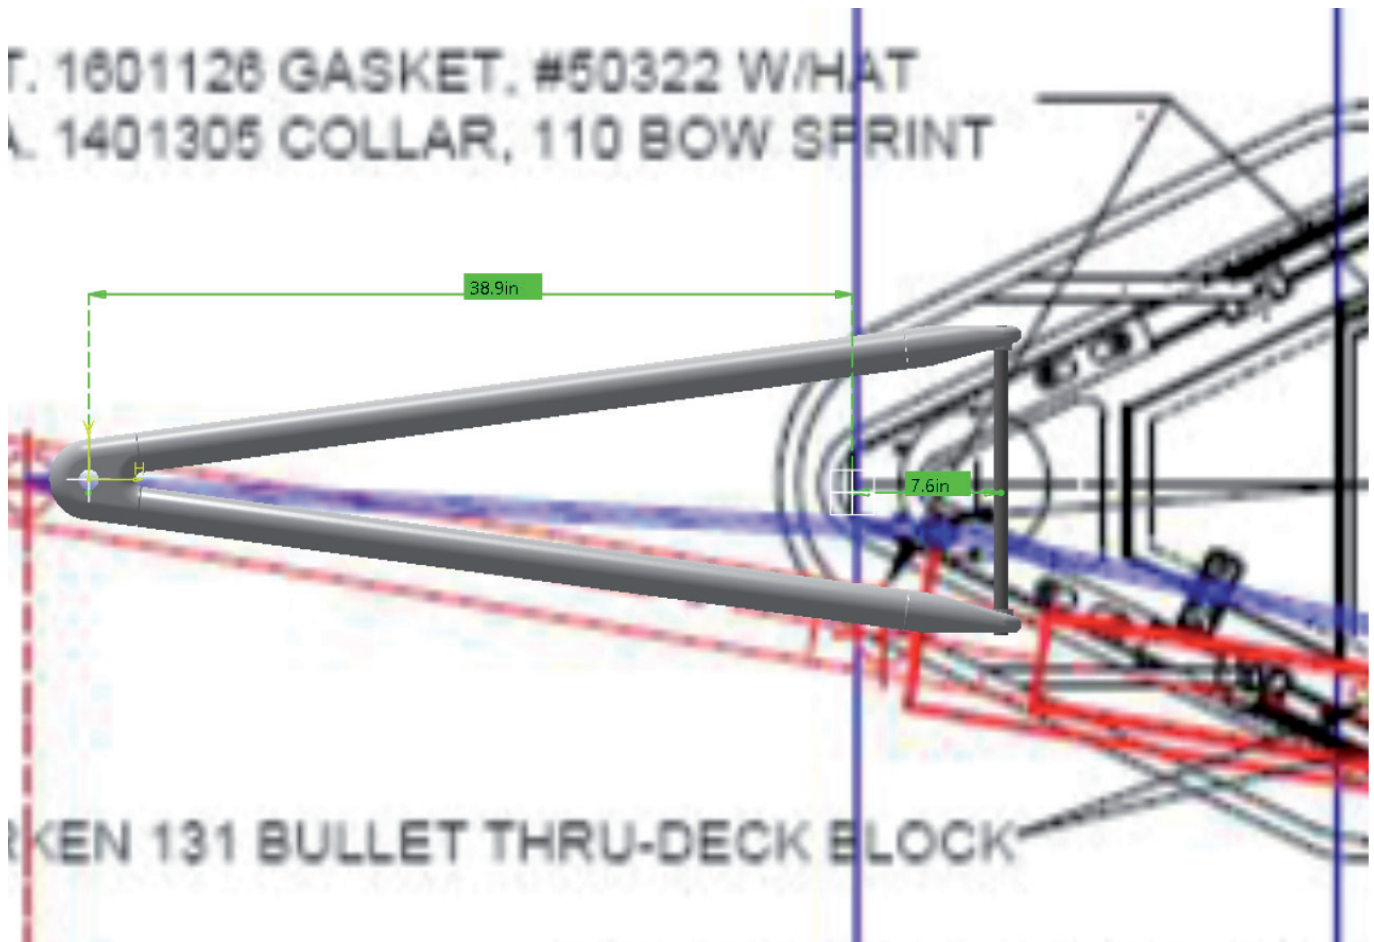

C&C 99 with AS-40

Date	Yacht	Rep	Recommendations
September 2021	C&C 99	Trogear USA	Bowsprit: AS-40 Through hull install with 39 inch extension past bow.
			Note: Measured to bushing at the bowsprit tip